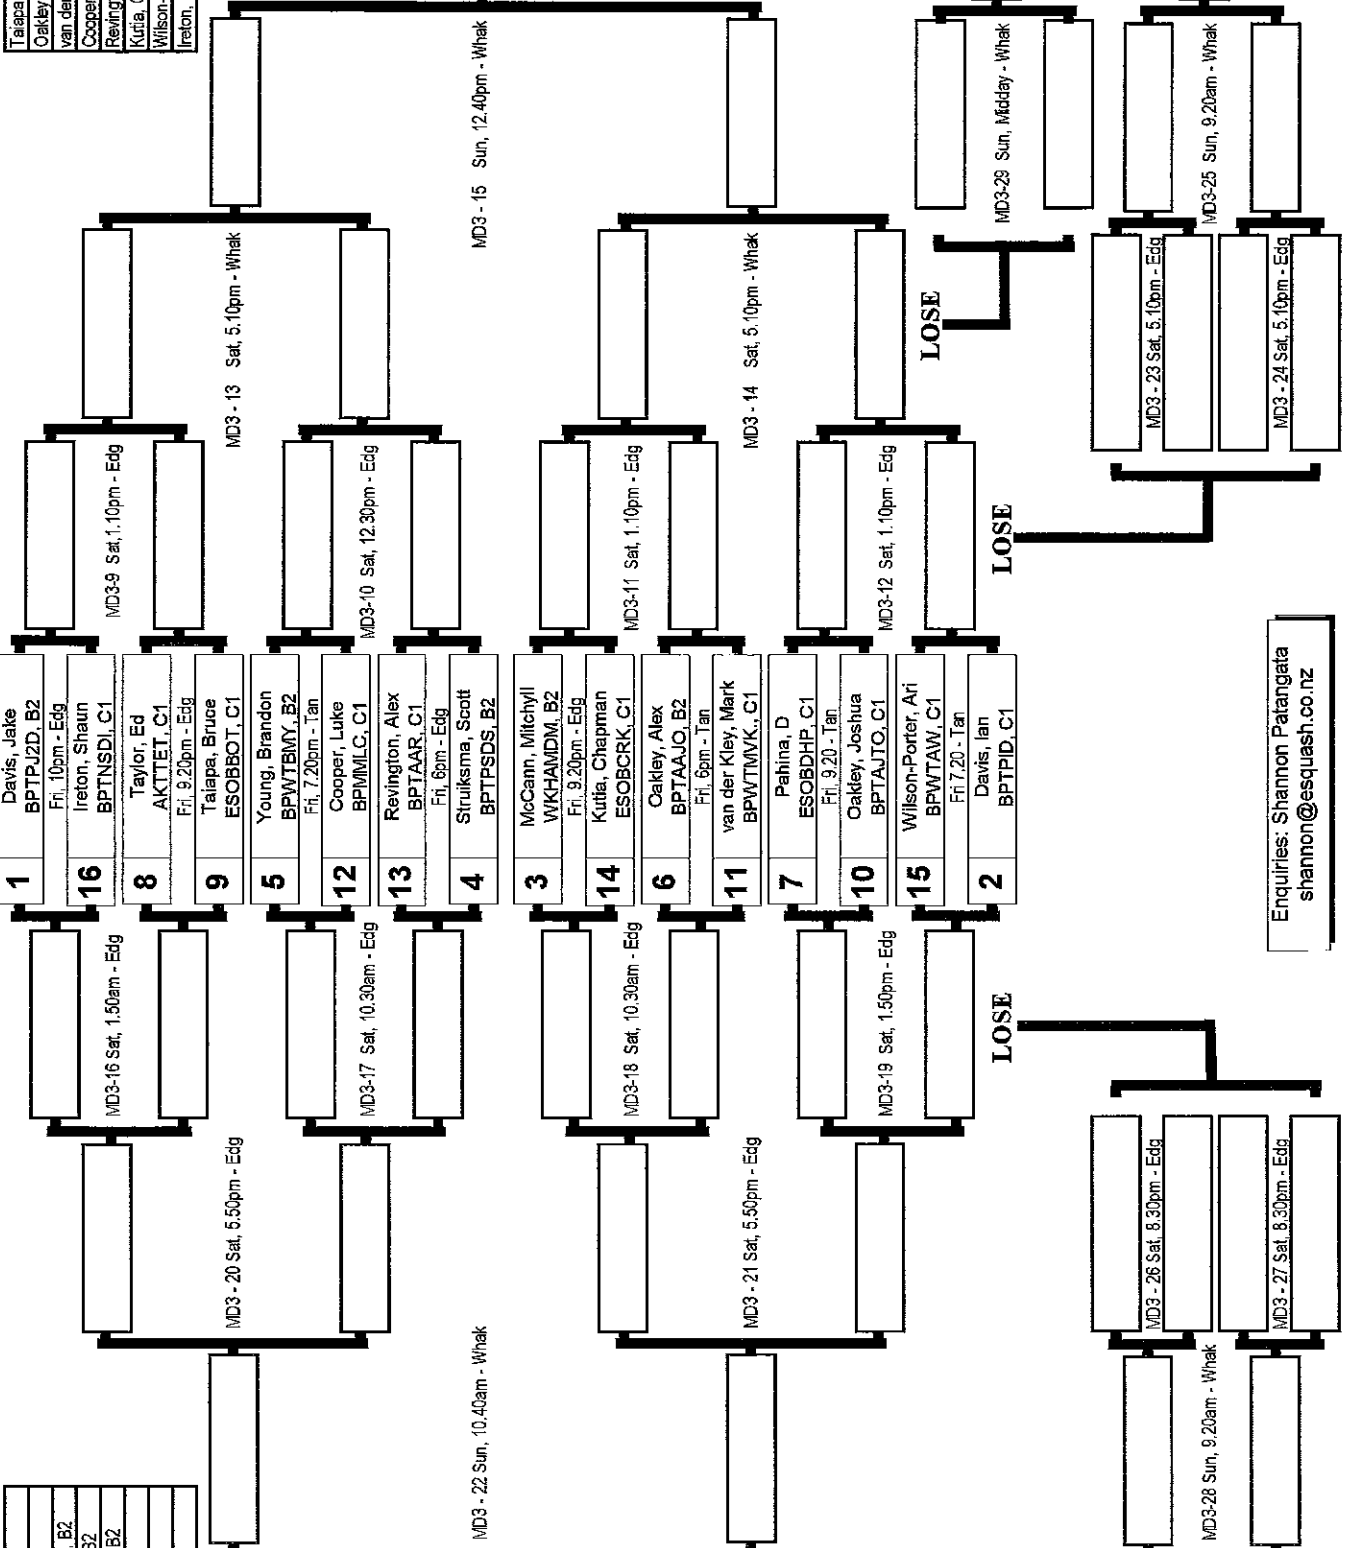

Ocen Ford 2010 NZ Nationals

MENS DIVISION 3

Davis, Jake - BPTPJ2D, B2
Davis, Ian - BPTPID, C1
McCann, Mitchell - WKHAMDM, B2
Sruikasma, Scott - BPTPSDS, B2
Young, Brandon - BPWTBMY, B2
Oakley, Alex - BPTAAJO, B2
Pahina, D - ESODHDP, C1
Taylor, Ed - AKTTET, C1

1 Davis, Jake BPTPJ2D, B2 Fri, 10pm - Edg
16 Ireton, Shaun BPTNSDI, C1
8 Taylor, Ed AKTTET, C1 Fri, 9:20pm - Edg
9 Taiapa, Bruce ESOBROT, C1
5 Young, Brandon BPWTBMY, B2 Fri, 7:20pm - Tan
12 Cooper, Luke BPIMMLC, C1
13 Revington, Alex BPTAAR, C1 Fri, 6pm - Edg
4 Struikasma, Scott BPTPSDS, B2
3 McCann, Mitchell WKHAMDM, B2 Fri, 9:20pm - Edg
14 Kuitia, Chapman ESOBCKR, C1
6 Oakley, Alex BPTAAJO, B2 Fri, 6pm - Tan
11 van der Kley, Mark BPWTMVK, C1
7 Pahina, D ESODHDP, C1 Fri, 9:20 - Tan
10 Oakley, Joshua BPTAJTO, C1
15 Wilson-Porter, Ari BPWTAW, C1 Fri, 7:20 - Tan
2 Davis, Ian BPTPID, C1

Taiapa, Bruce - ESOBBOT, C1
Oakley, Joshua - BPTAJTO, C1
van der Kley, Mark - BPWTMVK, C1
Cooper, Luke - BPIMMLC, C1
Revington, Alex - BPTAAR, C1
Kuitia, Chapman - ESOBCKR, C1
Wilson-Porter, Ari - BPWTAW, C1
Ireton, Shaun - BPTNSDI, C1

PLATE

WINNER

3rd & 4th

CONSOLATION

SPECIAL PLATE

Enquiries: Shannon Patangata
shannon@esquash.co.nz