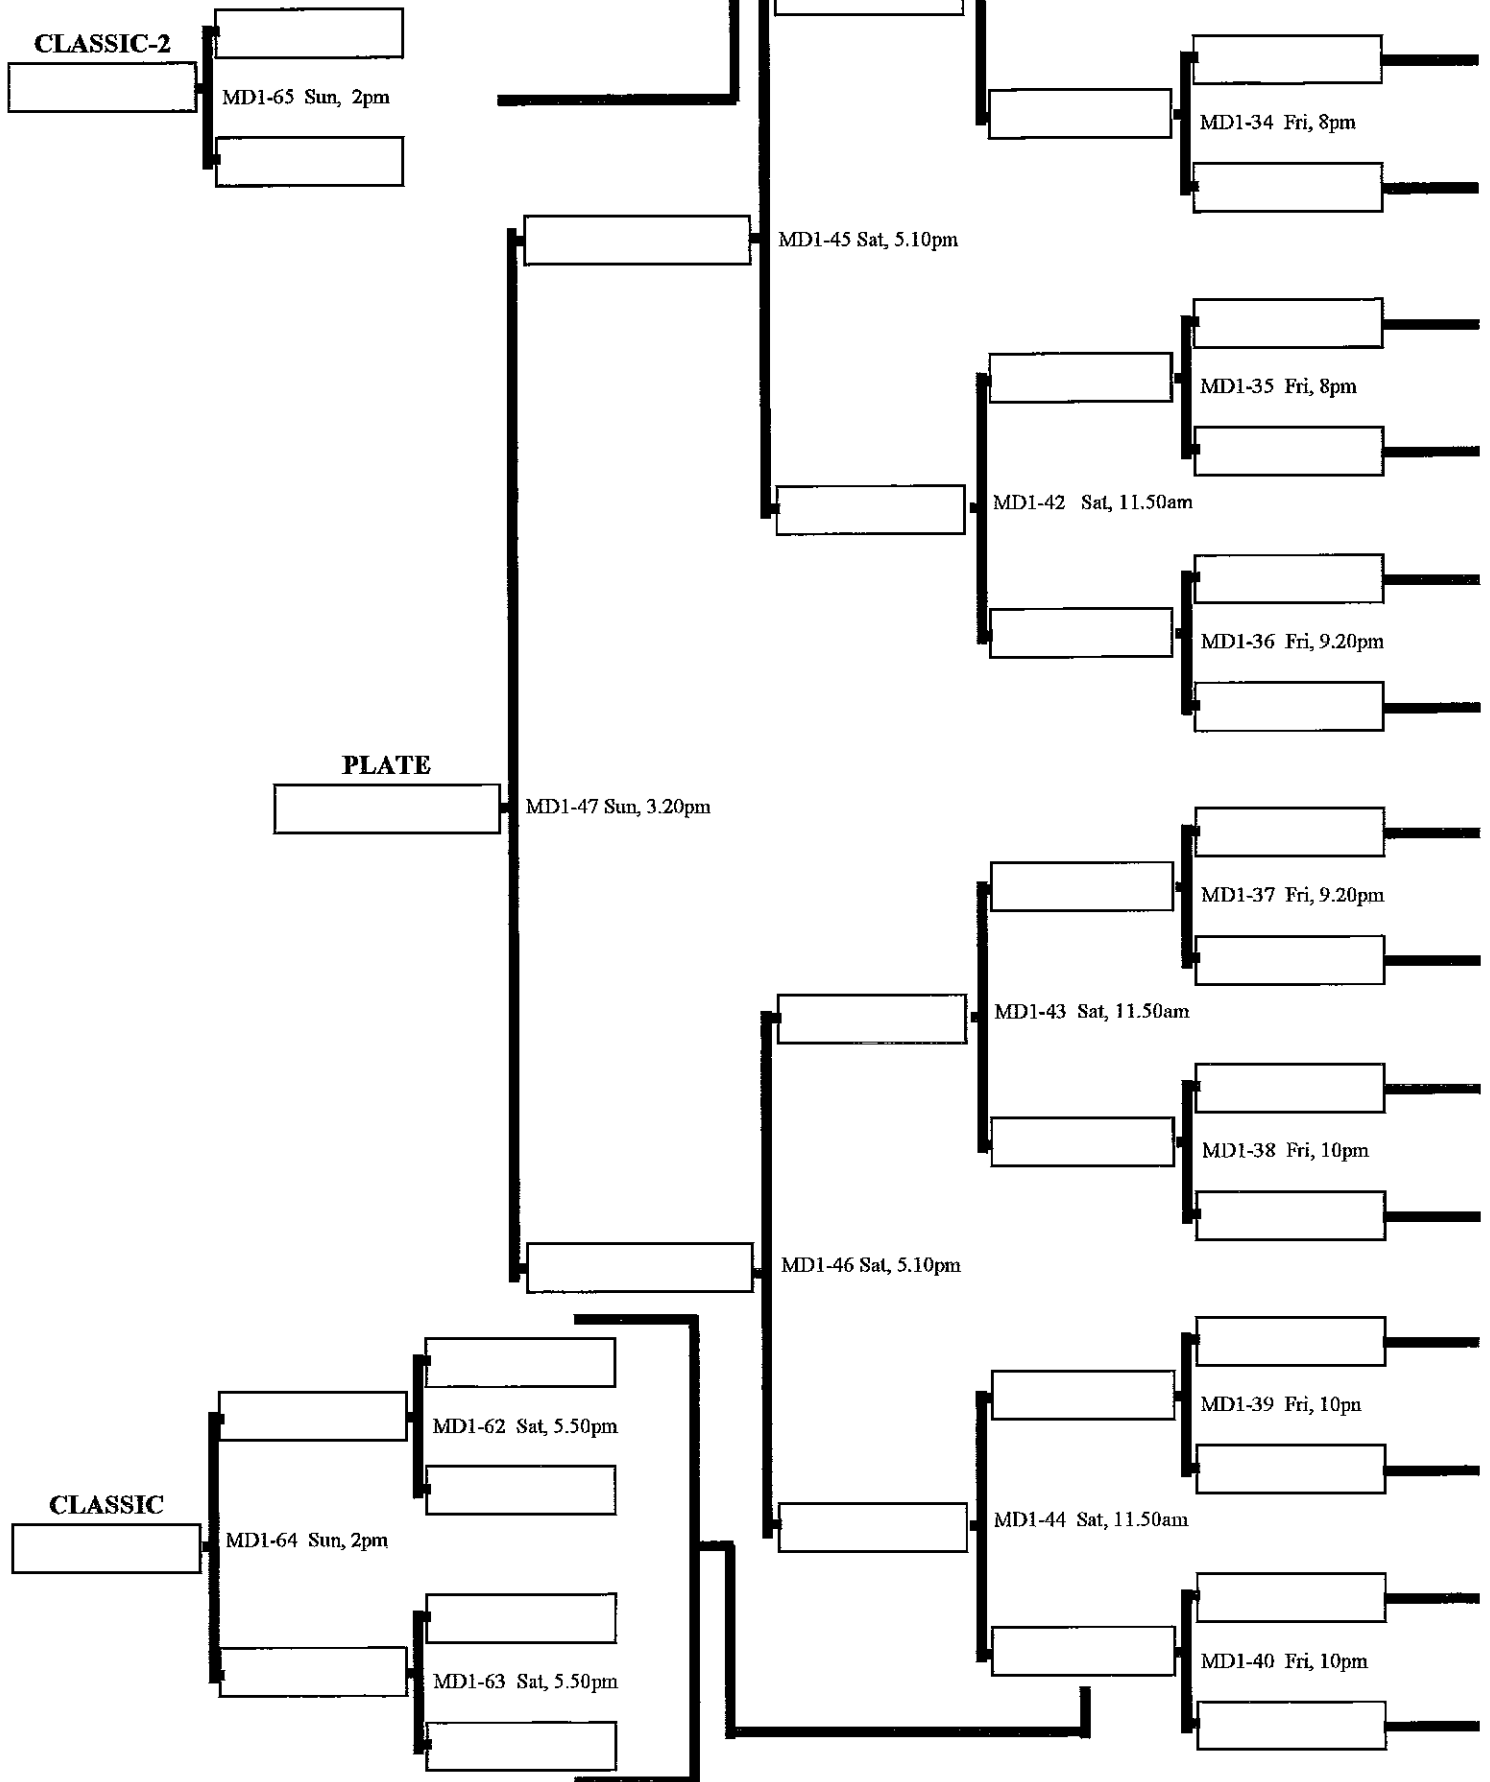

Ocen Ford 2010 NZ Nationals

MENS DIVISION 1

PLATE ROUND