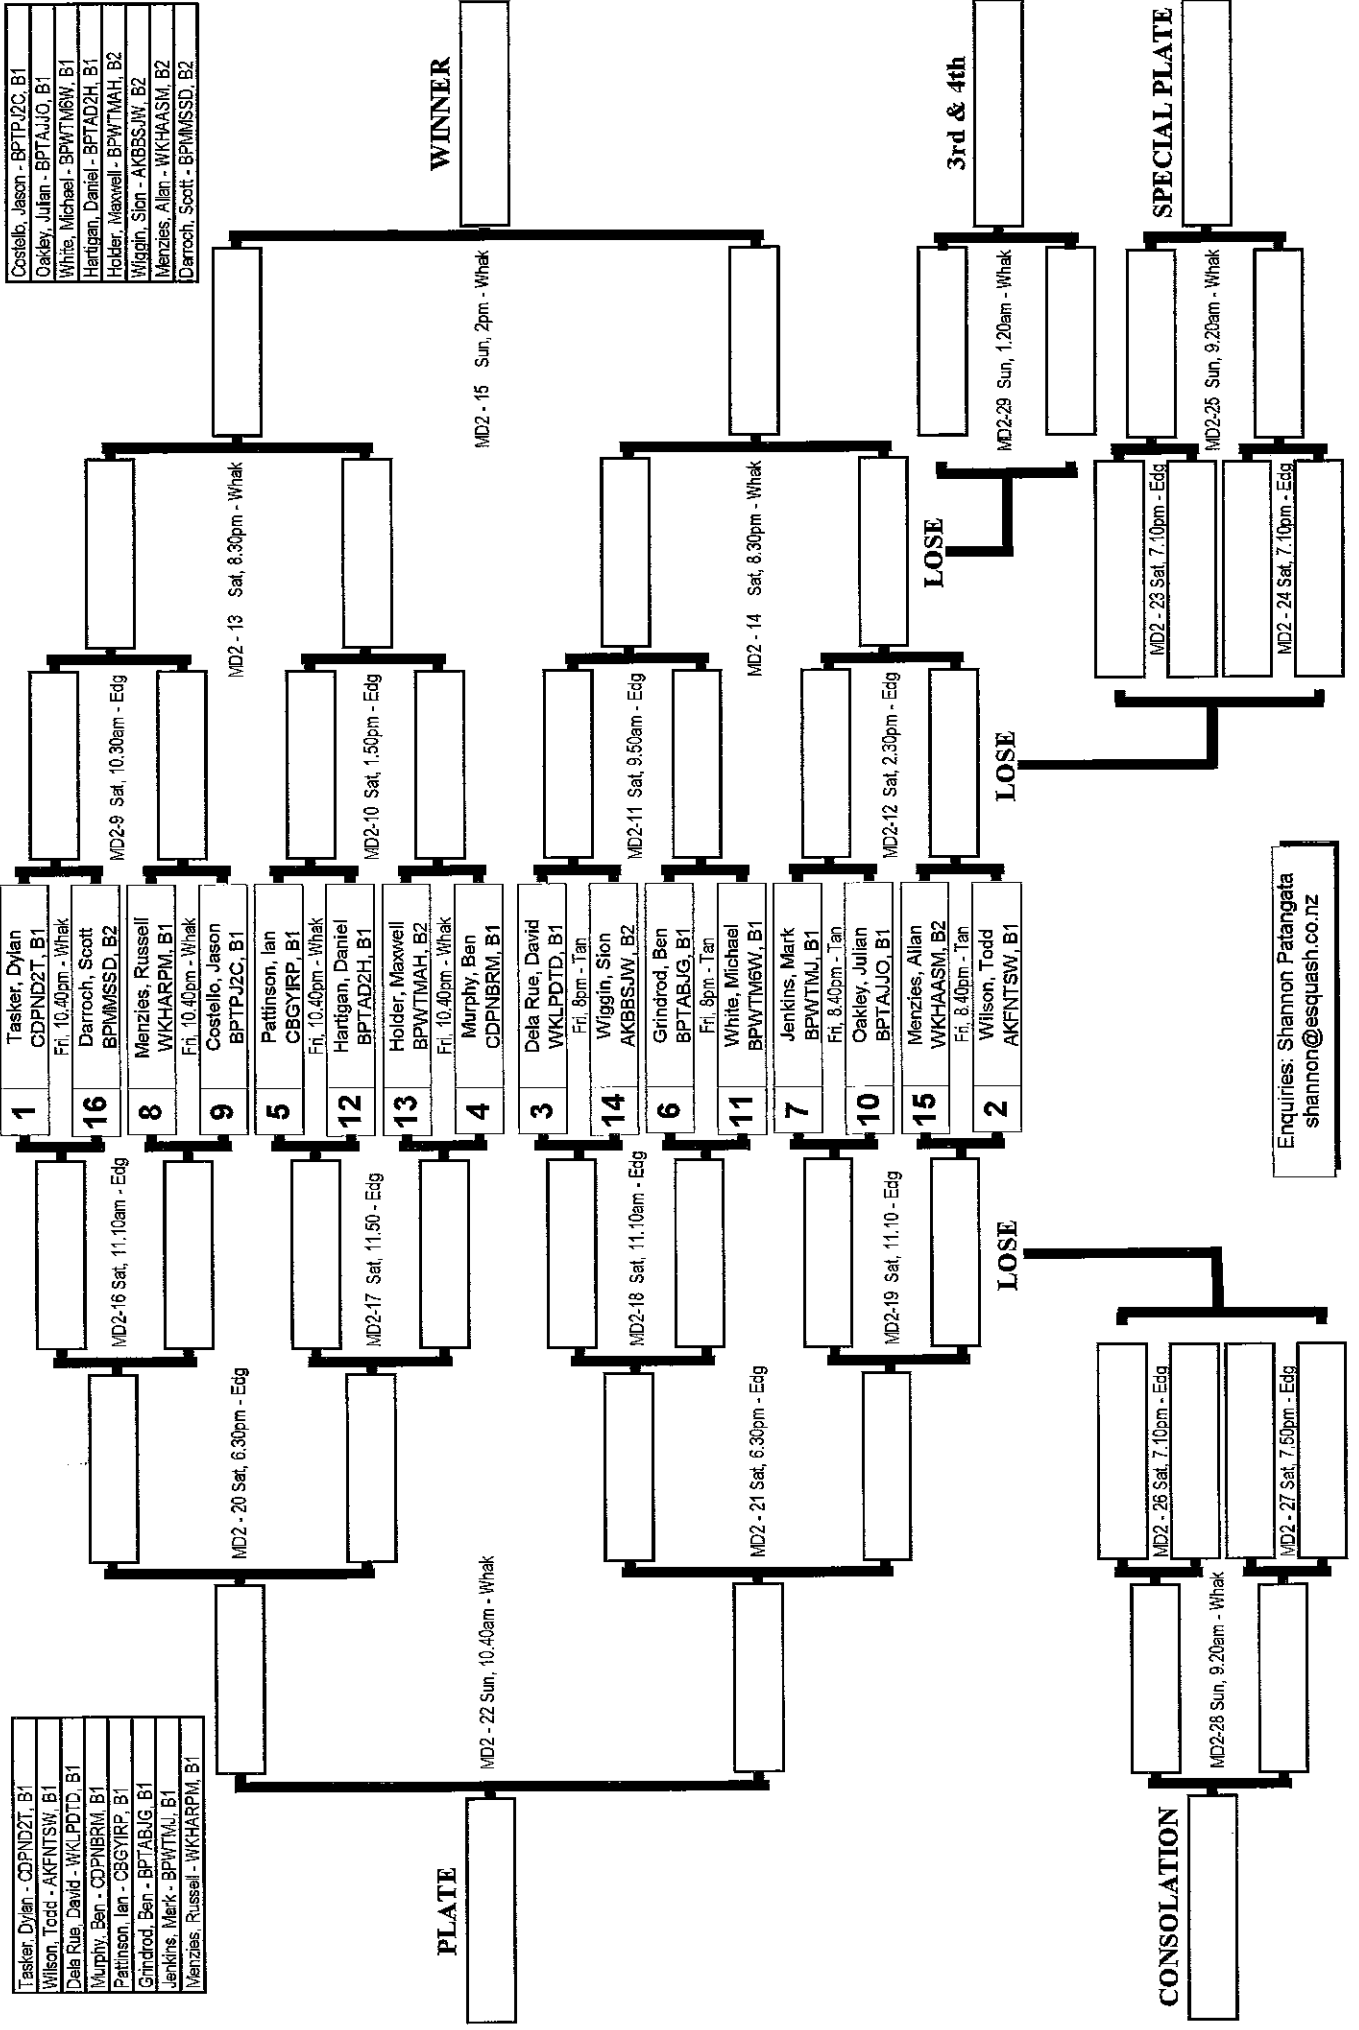

Ocen Ford 2010 NZ Nationals

MENS DIVISION 2

Enquiries: Shannon Patangata
shannon@esquash.co.nz