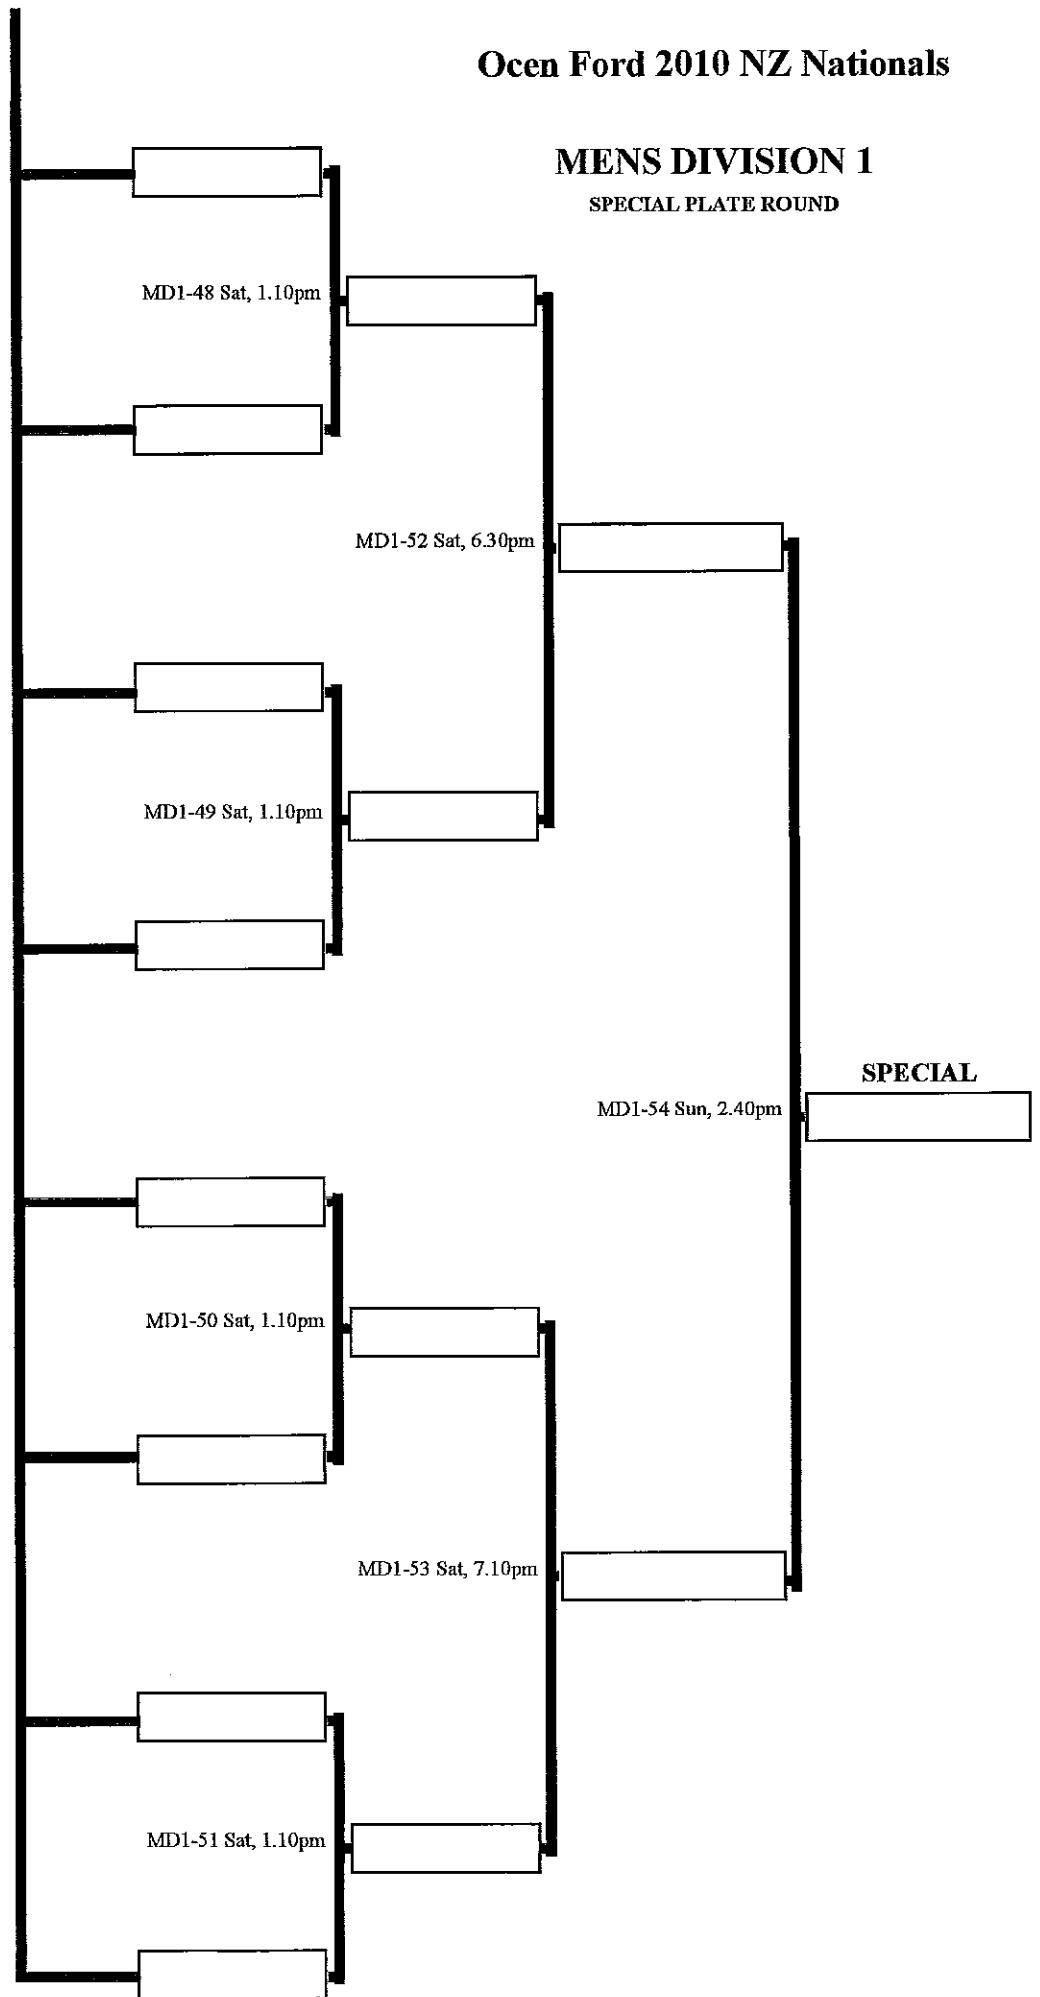

Ocen Ford 2010 NZ Nationals

MENS DIVISION 1

SPECIAL PLATE ROUND