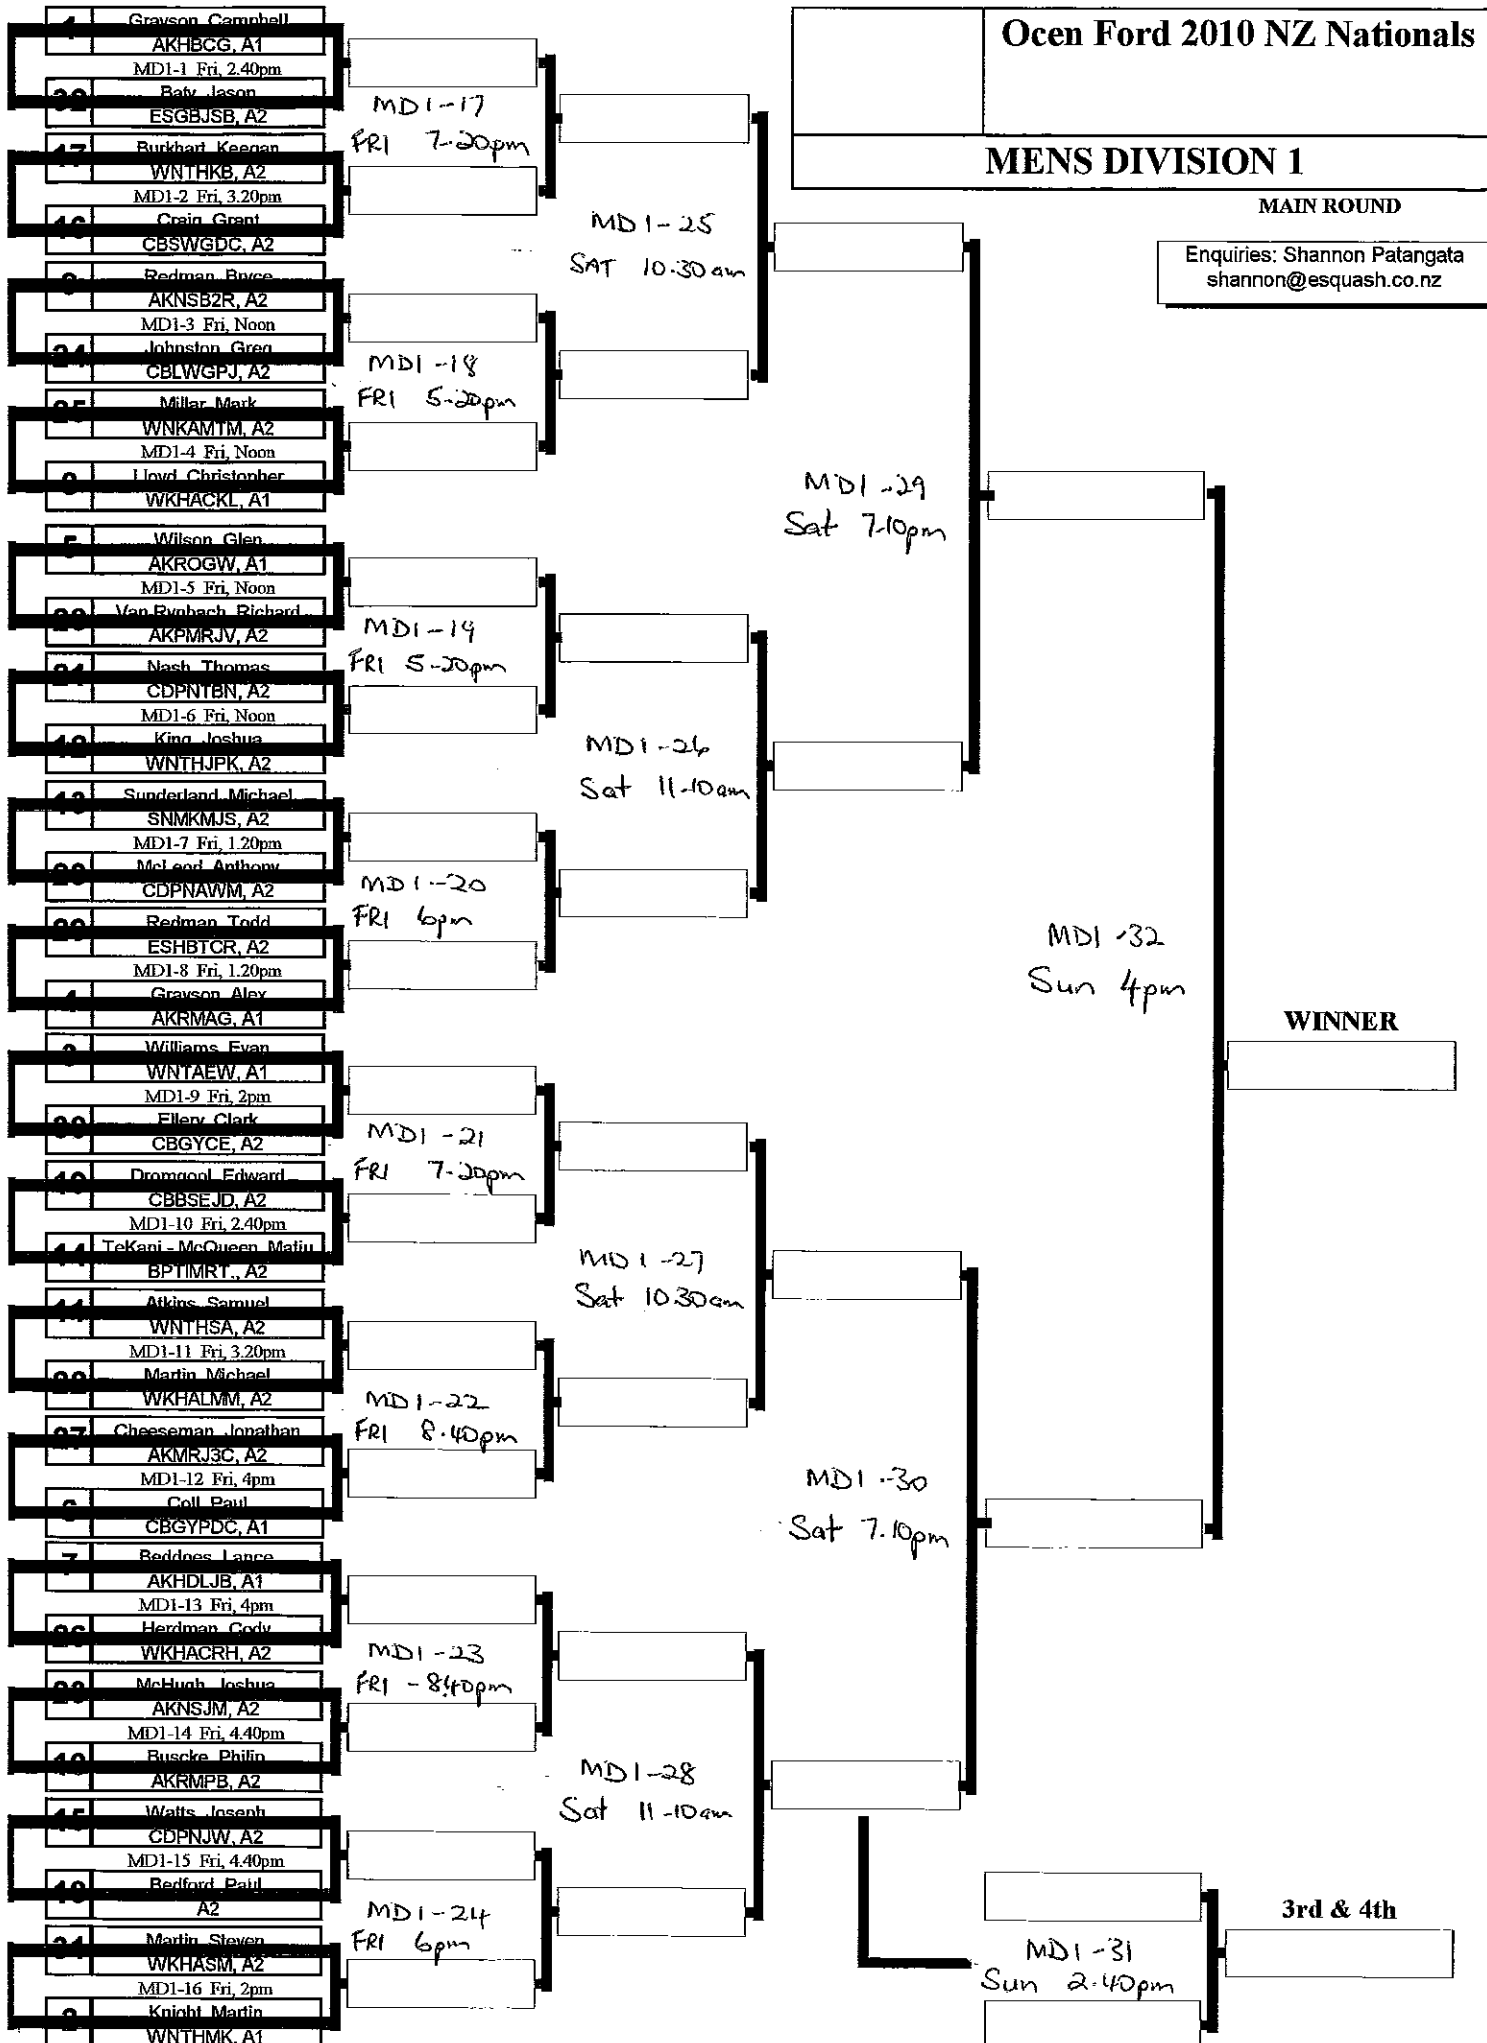

Ocen Ford 2010 NZ Nationals

MENS DIVISION 1

MAIN ROUND

Enquiries: Shannon Patangata
shannon@esquash.co.nz

WINNER

3rd & 4th