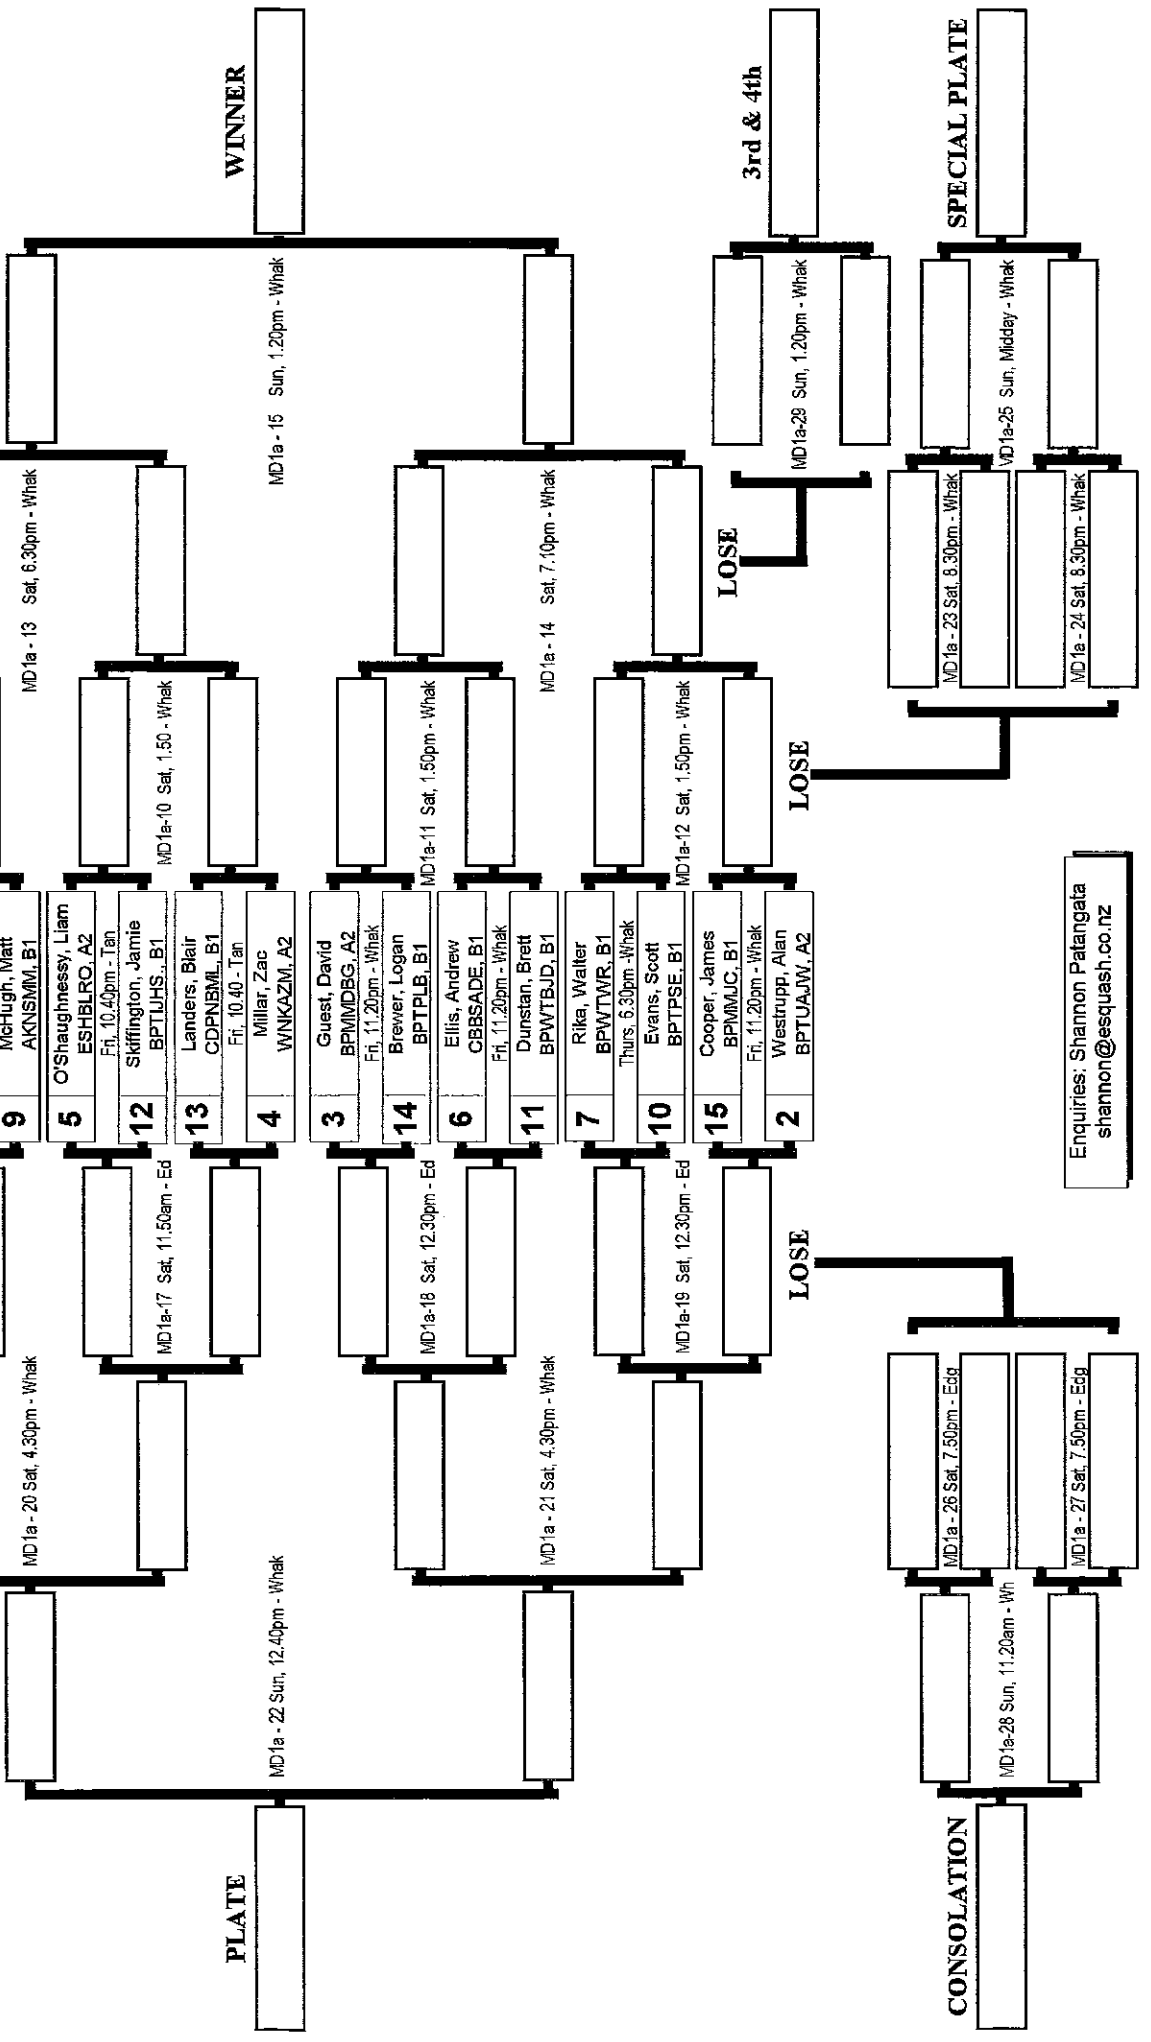

Ocen Ford 2010 NZ Nationals

MENS DIVISION 1a

Reid, Wayne - AKPKWAR, A2
Westrupp, Alan - BPTUAW, A2
Guest, David - BPMMDBG, A2
Miller, Zac - WNKAZM, A2
O'Shaughnessy, Liam - ESHBLRO, A2
Ellis, Andrew - CBBSADE, B1
Rika, Walter - BPWTWR, B1
Irihel, Dylan - BPTDKI, B1

McHugh, Matt - AKNSMM, B1
Evans, Scott - BPTPSE, B1
Dunstan, Brett - BPWTBJD, B1
Skiffington, Jamie - BPTUHS, B1
Landers, Blair - CDPNBM, B1
Brewer, Logan - BPTPLB, B1
Cooper, James - BPMVJC, B1
Bradstreet, Dean - WKHAD3B, B1

Enquiries: Shannon Patangata
shannon@esquash.co.nz